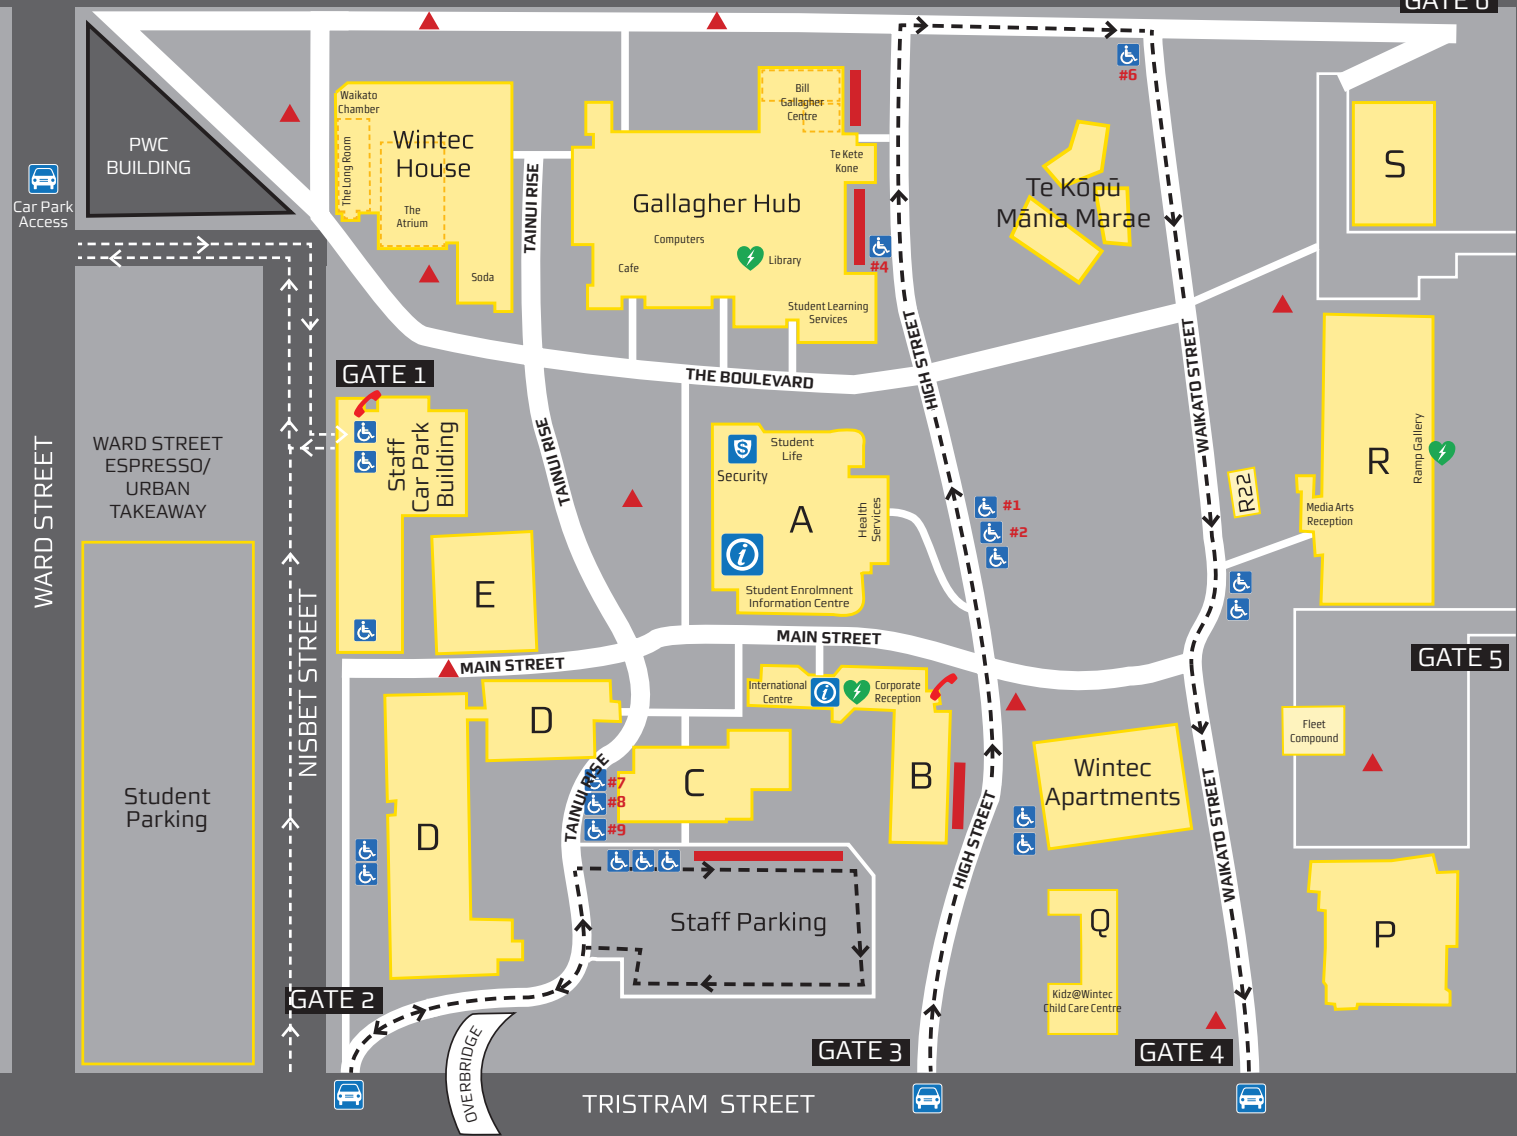

THE WAREHOUSE
BURGER KING
WARD STREET
KSMART STAFF PARKING

ANGLESEA STREET

GATE 6

Knox St - Student
(and Staff) Parking

DORAS
COLLINGWOOD STREET

- Reserved Visitor Parking
- Private Mobility Parking
- Walkway
- Car Access - - - ->
- Emergency Assembly Point
- Emergency Phone
- Defibrillator

- | | |
|---|---|
| <p>A BLOCK
Chaplain
Health Services
Student Enrolment and Information Centre
Student Life Office
Security</p> <p>B BLOCK
Corporate Reception
International Centre
Facilities Management</p> <p>C BLOCK
Centre for Languages
Lecture Theatres</p> <p>D BLOCK
Foundation Studies
Health & Social Practice
Nursing & Midwifery
Science</p> <p>E BLOCK
Education
Centre for Business
Information Technology
Enterprise Tourism</p> <p>GALLAGHER HUB
Computer Drop In Centre
Disability Support Services
Cafe
Library
Student Learning Services
Events Rooms
Te Kete Konae
Student Association</p> | <p>P BLOCK
Moving Image
Photography, Journalism & Communication</p> <p>R BLOCK
Hair & Beauty
Visual Arts</p> <p>S BLOCK
Music
YAK FM</p> <p>WINTEC HOUSE
The Atrium
The Design Hub
The Long Room
SODA
Venues Events Team
Waikato Chamber of Commerce</p> <p>X BLOCK
Painting & Sculpture</p> <p>Z BLOCK
Interior & Fashion Design</p> <p>EMAIL: info@wintec.ac.nz
PHONE: 0800 2 WINTEC</p> <p>ADDRESS:
Tristram Street, Hamilton,
3204</p> |
|---|---|

BP SERVICE STATION

TRISTRAM ST
ADDITIONAL PARKING

HAMILTON GIRLS' HIGH SCHOOL

STUDENT VILLAGE
(ACCESS FROM COLLINGWOOD ST)

CITY CAMPUS MAP

create your world
www.wintec.ac.nz

08/03/18